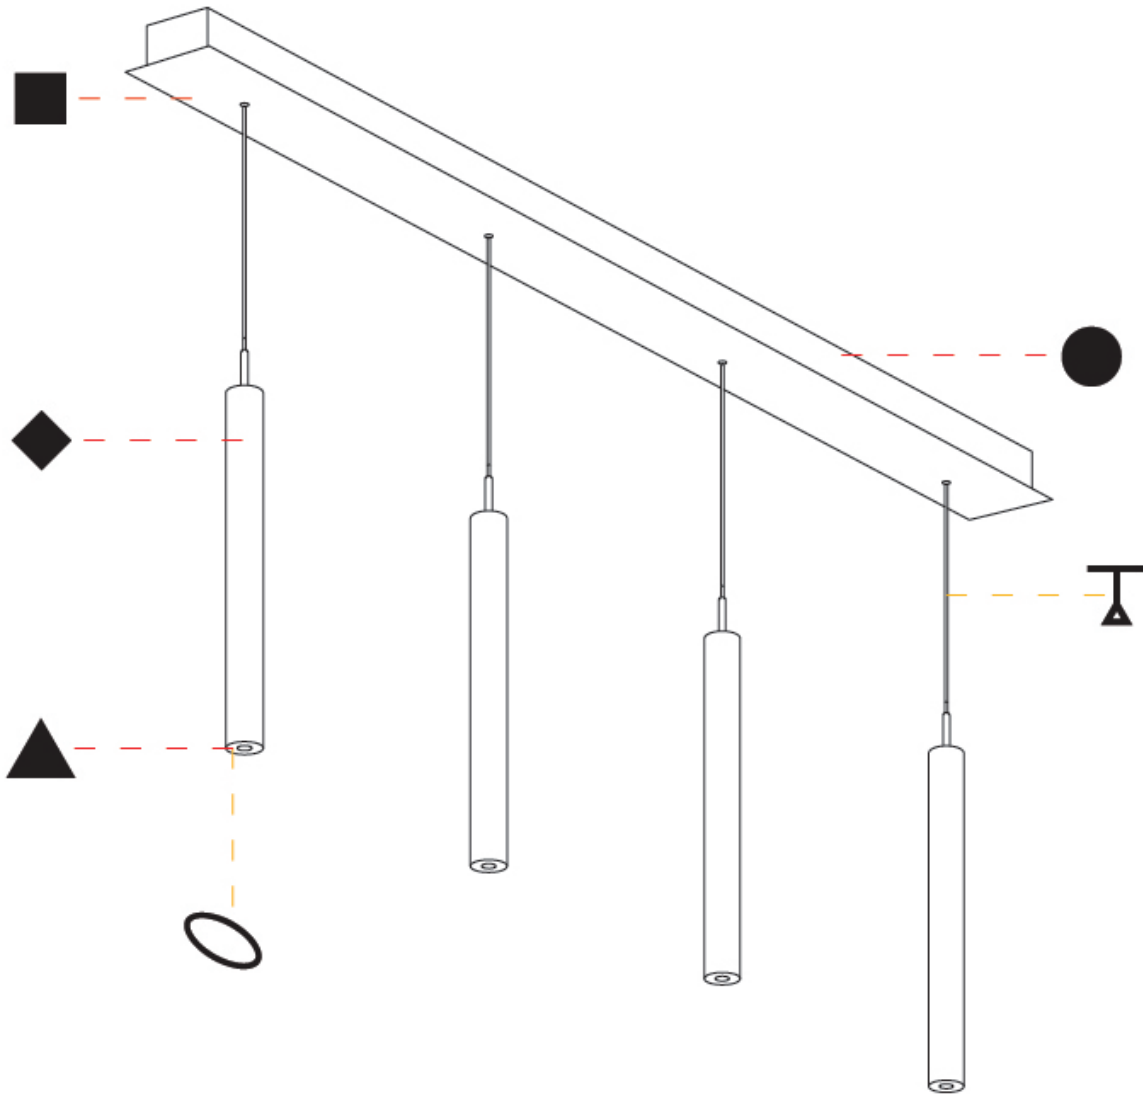

G-MINI CHANNEL HANGOVER SUSPENSION

A300619-

PROJECT	_____
TYPE	_____
SPECIFIER	_____
QUANTITY	_____
DATE	_____

A